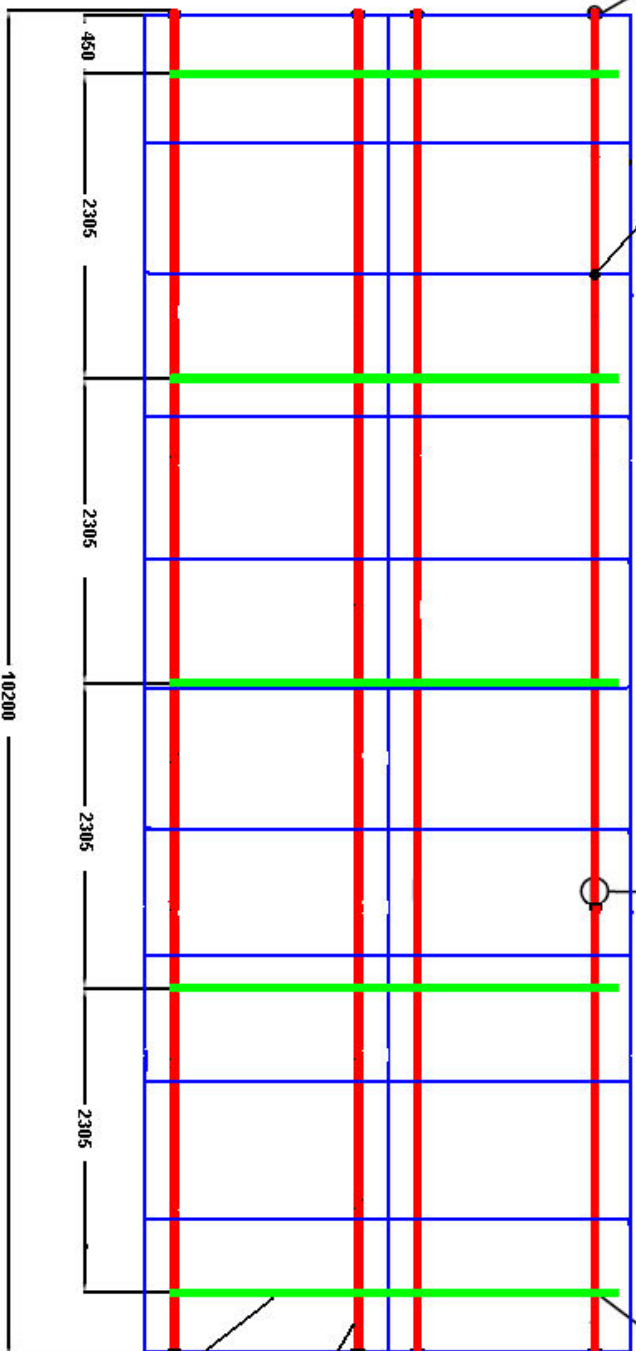

(κωδ.: 119029)

MÜPRO MPC wall hanger brackets.  
Profile 40/60 L = 640 mm.

MÜPRO MPC CHANNEL 38/40 (κωδ.: 129917)

MÜPRO Hammer head bolts (κωδ.: 115298)

Vario Saddle Support

(κωδ.: 129660)

MÜPRO MPC wall hanger brackets.  
Profile 40/60 Ls = 1642 mm

KoD.: 120790

MiPRO MPC Aluminum Clip,  
For the Intermediate panel  
subsection + MiPRO MPC  
fasteners M8.

KoD.: 200010

KoD.: 120790

MiPRO channel connector

KoD.: 120076

Intersection between channels is  
made of MiPRO MPC QUICK  
V2A fastener M10 + MiPRO  
allen bolts M10 + washers

KoD.: 120782

KoD.: 121079

450

10200

MiPRO MPC CHANNEL 39/52  
KoD.: 130015-S

MiPRO MPC CHANNEL 40/80  
KoD.: 130024-S