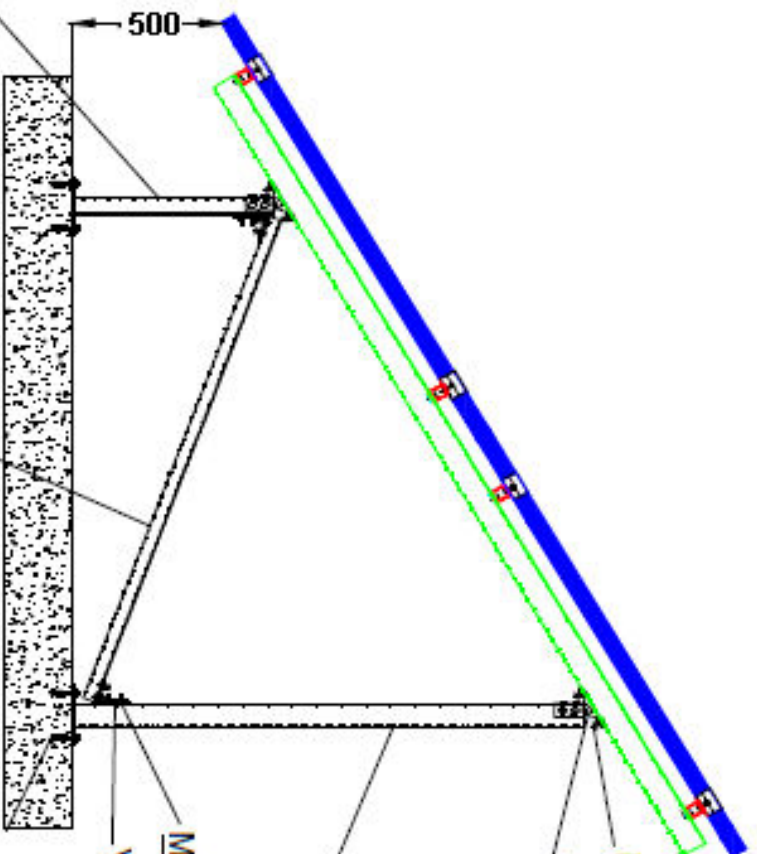

(κωδ.: 119029)

MÜPRO MPC wall hanger brackets.  
Profile 40/60 L = 640 mm.

MÜPRO MPC CHANNEL 38/40 (κωδ.: 129917)

MÜPRO Hammer head bolts (κωδ.: 115298)

Vario Saddle Support

(κωδ.: 129660)

MÜPRO MPC wall hanger brackets.  
Profile 40/60 Ls = 1642 mm

(κωδ.: 144626)

MÜPRO hammer-head bolts

(κωδ.: 115298)

Vario Joint for channel mounting

(κωδ.: 139746)

MiPRO MPC Aluminum  
collector angle. For the final  
panel subsection + MiPRO MPC  
fasteners M8

KoD.: 200013

KoD.: 120790

MiPRO MPC Aluminum Clip,  
For the Intermediate panel  
subsection + MiPRO MPC  
fasteners M8.

KoD.: 200010

KoD.: 120790

MiPRO channel connector

KoD.: 120076

Intersection between channels is  
made of MiPRO MPC QUICK  
V2A fastener M10 + MiPRO  
allen bolts M10 + washers